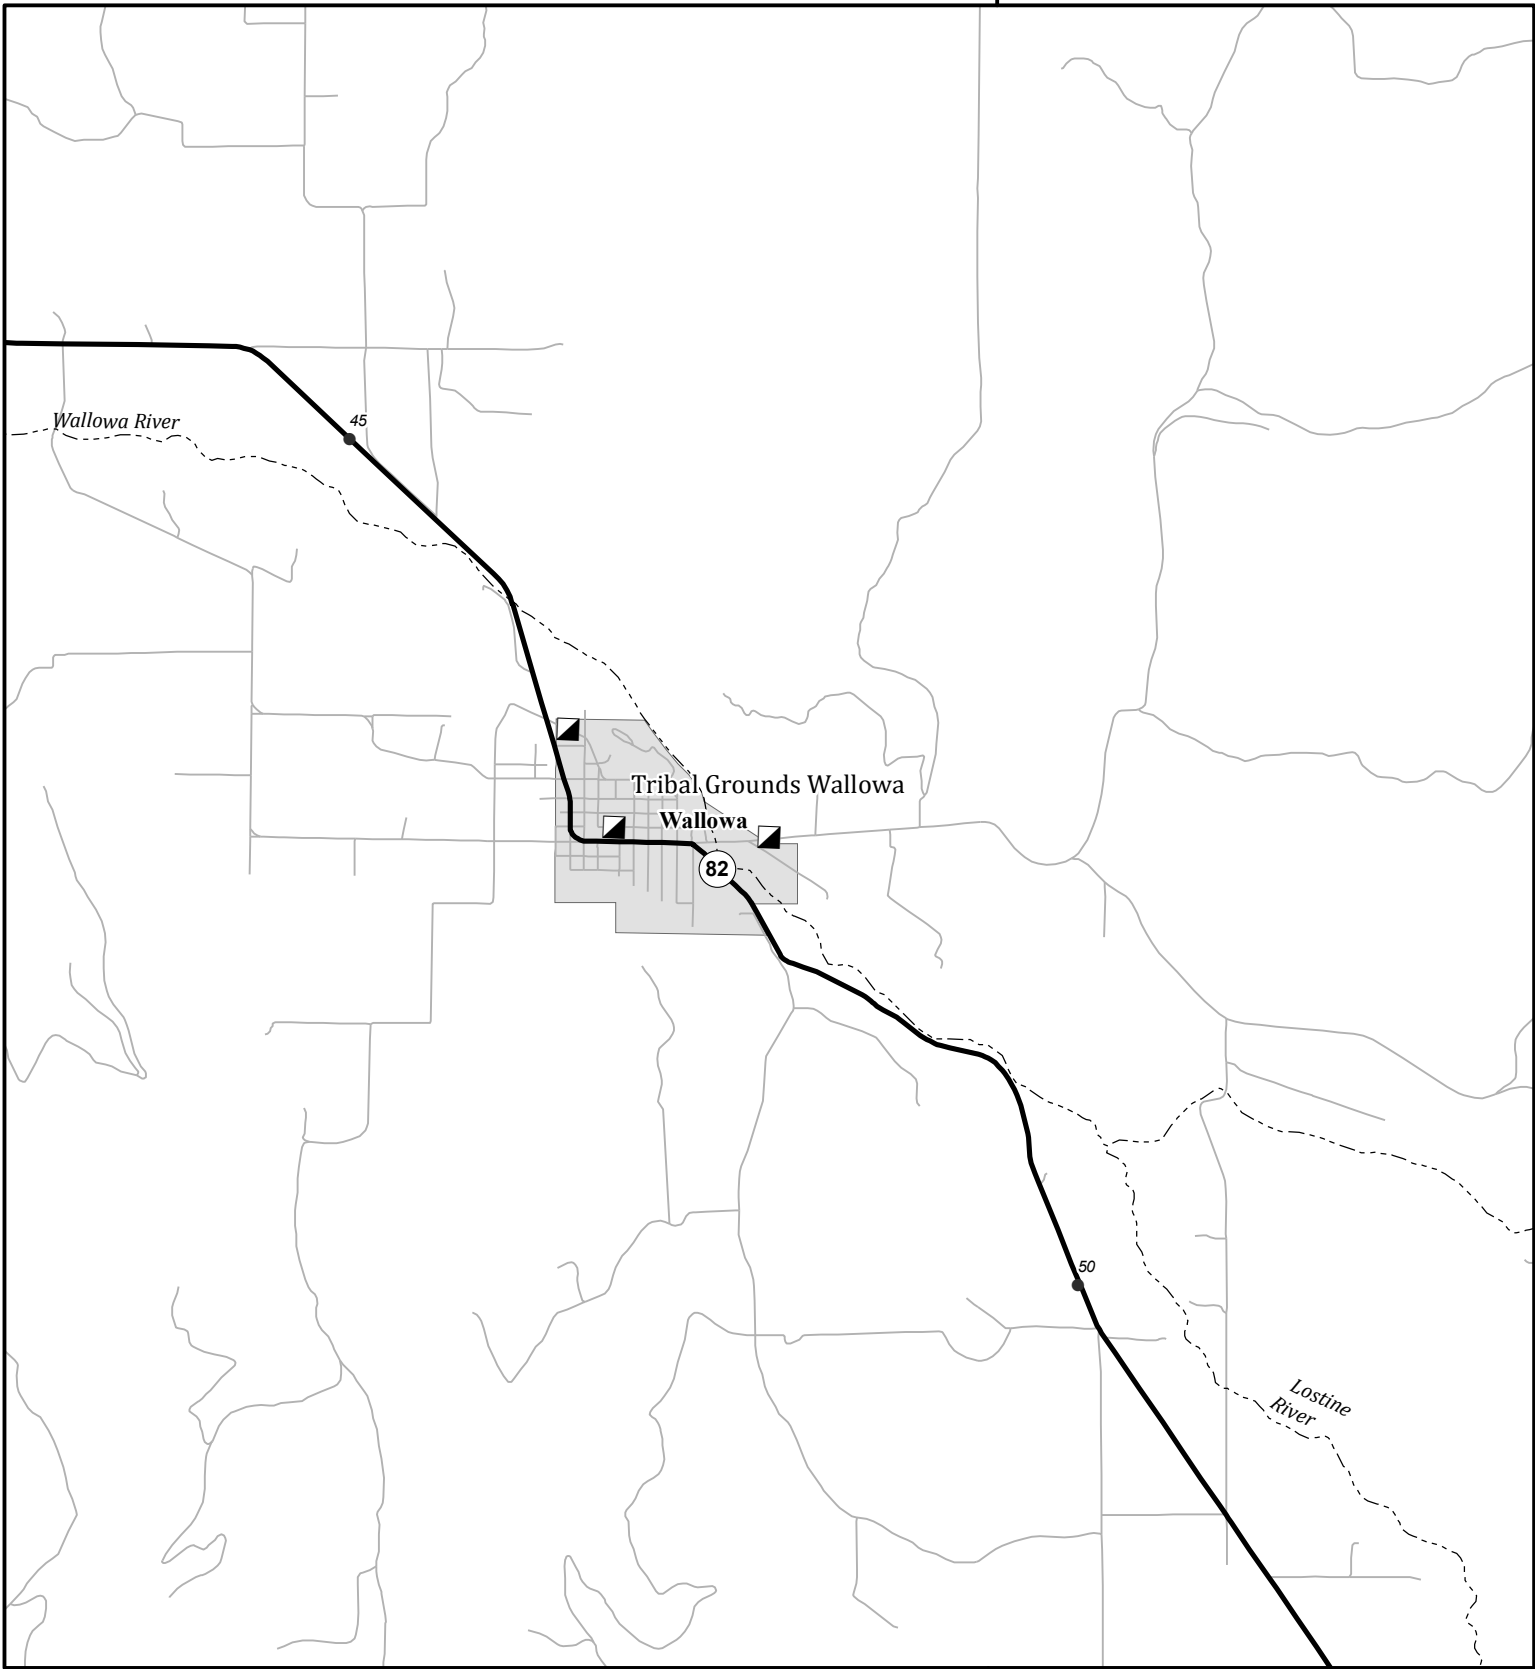

-117°30'

-117°30'

Oregon Vicinity & Major Highways

- Mileposts
 - ▴ Fire Camp
 - Rivers
- T1n R42E S13**
 N 45.570529°
 W -117.518921°
Address:
 , OR, 97

Directions:
 From N:
 From S:
 From E:
 From W:

Type: